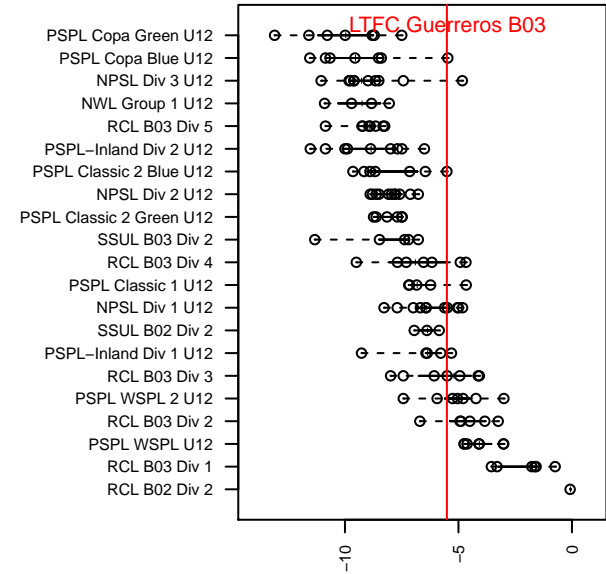

**attack and defense rating
relative to others at age
and all opponents in last 13 months**