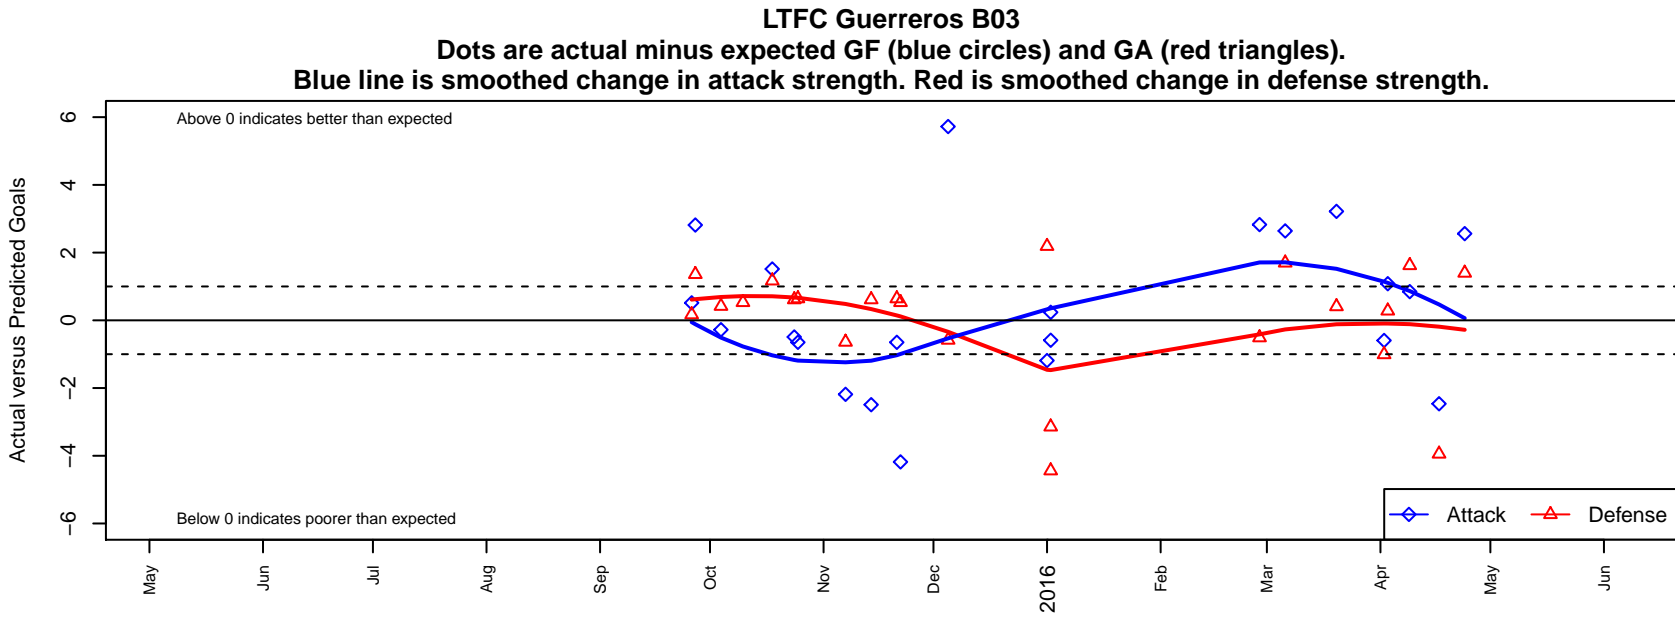

**attack and defense variance (black dot)
relative to other teams
and top 10 in region**

**attack and defense rating
relative to others at age
and all opponents in last 13 months**

LTFC Guerreros B03

, WA
B03 total strength=699
attack=1.2 defense=0.41
fall league = PSPL Classic 2 Blue U12
spr league = Spr PSPL Classic 1 U12

alt names used:
(Ind.) LTFC Guerreros
LTFC GUERROES
(Ind.) LTFC Guerreros

Venues played:
2015 PSPL Classic 2 Blue U12
2015 PacNW Winter Classic Premier U12
2015 Spr PSPL Classic 1 U12