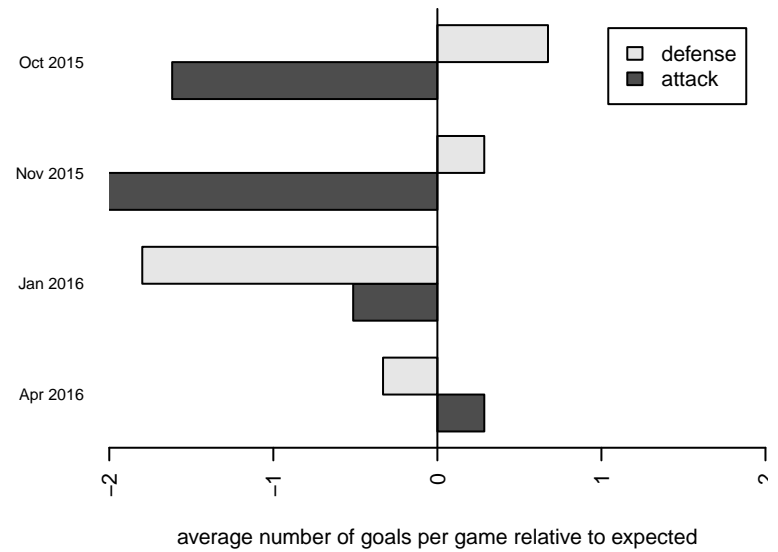

Performance relative to 13 month average